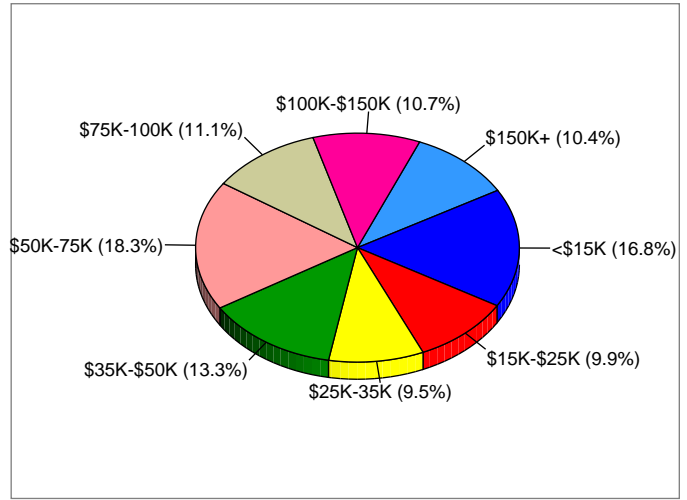

2007 Households by Income