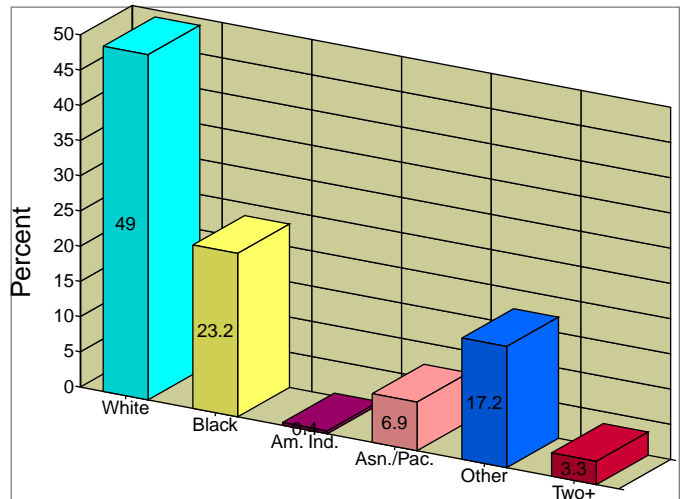

2007 Employed 16+ by Occupation

2007 Population by Race

2007 Percent Hispanic Origin: 16.7%

Source: U.S. Bureau of the Census, 2000 Census of Population and Housing. forecasts for 2007 and 2012.

Sample Report
500 N Kingsbury St
Chicago, IL 60610

Site Type: Drivetime

Latitude: 41.890724
Longitude: -87.639259
Drivetime: 8 minutes

Households

2007 Households by Income

2007 Population by Age

2007 Owner Occupied HUs by Value

2007 Employed 16+ by Occupation

2007 Population by Race

2007 Percent Hispanic Origin: 31.6%

Source: U.S. Bureau of the Census, 2000 Census of Population and Housing. forecasts for 2007 and 2012.

Sample Report
500 N Kingsbury St
Chicago, IL 60610