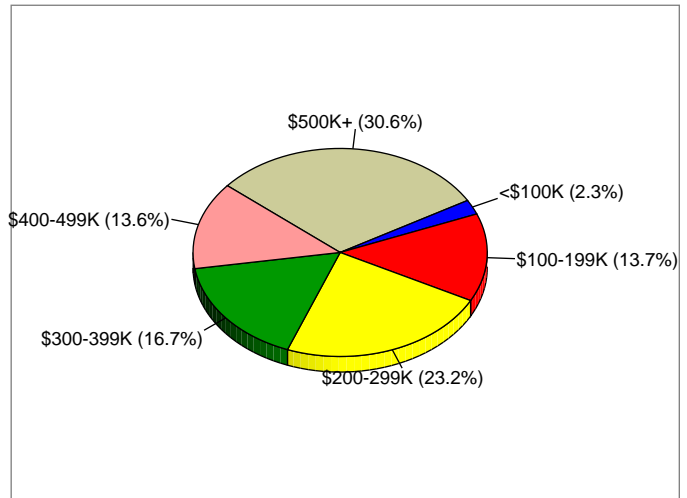

2007 Employed 16+ by Occupation

2007 Population by Race

2007 Percent Hispanic Origin: 16.7%

Source: U.S. Bureau of the Census, 2000 Census of Population and Housing. forecasts for 2007 and 2012.

Sample Report
500 N Kingsbury St
Chicago, IL 60610

Site Type: Drivetime

Latitude: 41.890724
Longitude: -87.639259
Drivetime: 8 minutes

Households

2007 Households by Income

2007 Population by Age

2007 Owner Occupied HUs by Value

2007 Employed 16+ by Occupation

2007 Population by Race

2007 Percent Hispanic Origin: 31.6%

Source: U.S. Bureau of the Census, 2000 Census of Population and Housing. forecasts for 2007 and 2012.

Sample Report
500 N Kingsbury St
Chicago, IL 60610