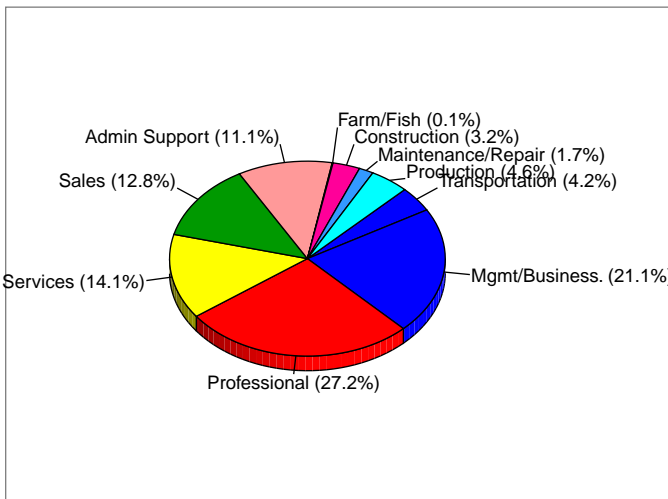

2007 Employed 16+ by Occupation

2007 Population by Race

2007 Percent Hispanic Origin: 16.7%

Source: U.S. Bureau of the Census, 2000 Census of Population and Housing. forecasts for 2007 and 2012.

Sample Report
500 N Kingsbury St
Chicago, IL 60610

Site Type: Drivetime

Latitude: 41.890724
Longitude: -87.639259
Drivetime: 8 minutes

Households

2007 Households by Income

2007 Population by Age

2007 Owner Occupied HUs by Value

2007 Employed 16+ by Occupation