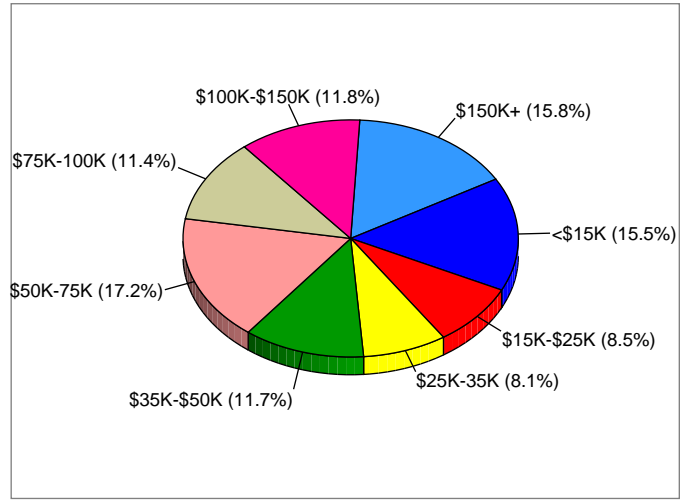

2007 Households by Income